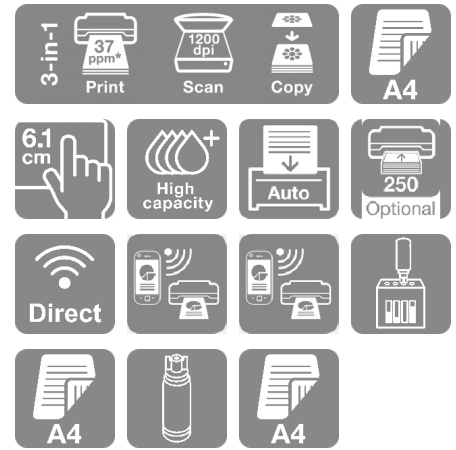

Epson L6460

DATASHEET / BROCHURE

An essential A4 multifunction printer for busy home offices and small businesses. With an easy-to-use touchscreen and refillable ink tanks for ultra-low-cost printing. Other benefits include Wi-Fi, automatic double-sided printing, large paper tray, 35-page automatic document feeder and fast printing speeds!

Designed for home offices and small businesses this feature-rich A4 printer delivers an ultra-low cost per page and ultra-fast print speeds. Thanks to the 250-sheet front paper tray, 6.1cm LCD touchscreen and 35-page automatic document feeder, you can just keep on printing.